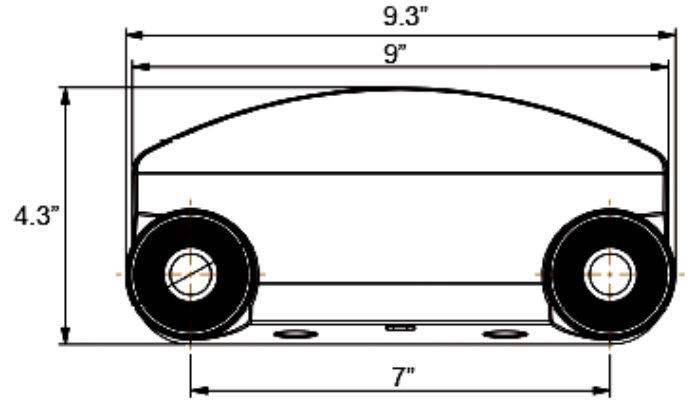

DIMENSIONS:

EL-M1

LED 2 HEAD MINI EMERGENCY LIGHT

ELECTRICAL SPECIFICATIONS:

- Voltage: Dual 120-277V
- Wattage: 1.1W (2 Head)

HOUSING SPECIFICATIONS:

- High impact thermo-plastic emergency light with polycarbonate cover available in Wet location with seamless silicon gasket
- Two fully adjustable 1.1watt LED lamp heads for safe egress
- Operating temperature: 32°F~104°F
- Universal J-Box mounting pattern
- Mount: Wall
- Suitable for damp location

CERTIFICATIONS: UL

MODEL	WATTS	VOLTAGE	NUMBER OF HEADS	BATTERY	HOUSING
EL-M1	1.1W per Head	Dual 120-277V	2	3.6V Ni-MH	White

TECHNICAL SPECIFICATIONS:

- Built-in 3.6V 1000mAh Ni-MH battery for minimum 90min emergency operation
- Maximum 24hr for full recharge
- Test switch and charge indicator
- Lumen: 245LM
- Color Temperature: 6000K